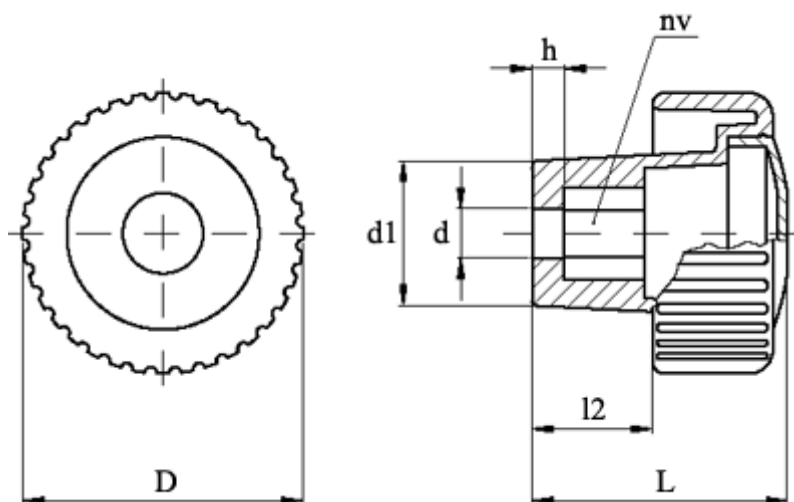

Article number: 23021387712

Description: E+G Knurled knob
MCT.50 EH-10 C2, Orange centre cap

Measures

D = 50
d = 10
d1 = 23.0
h = 5
L = 40
l2 = 21
NV = 16